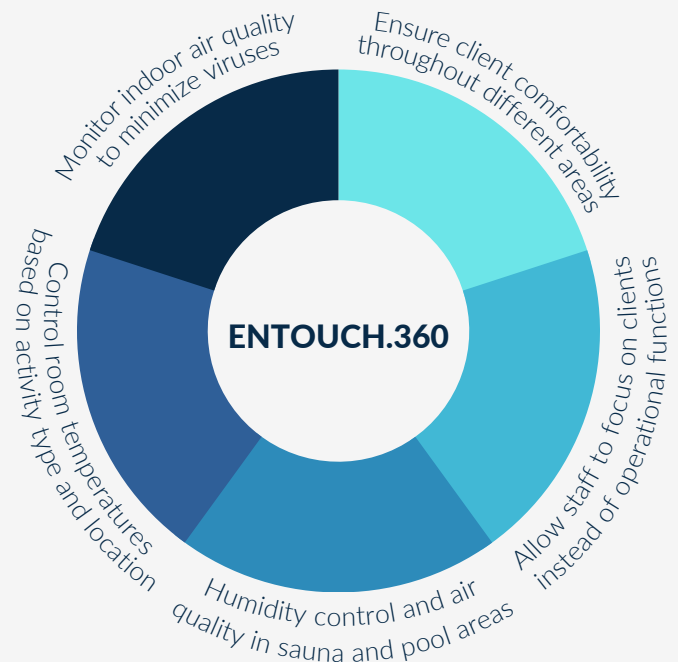

300%

5 YEAR ROI

REDUCE

474M

LBS OF CARBON EMISSIONS/YEAR

HOW ENTOUCH HELPS FITNESS CENTERS

OUR TOP PRIORITIES FOR YOU

- Extend value of your existing investments
- Asset-level details and reporting
- Deliver ESG and sustainability goals
- Lower energy costs
- Align utility spend and usage
- Predicted maintenance and lower maintenance spend