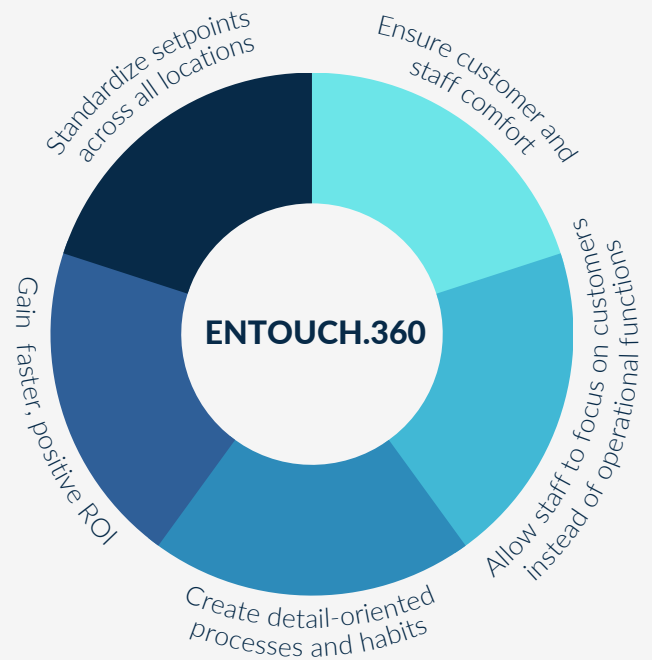

HOW ENTOUCH HELPS RETAIL STORES

OUR TOP PRIORITIES FOR YOU

- Extend value of your existing investments
- Asset-level details and reporting
- Deliver ESG and sustainability goals
- Lower energy costs
- Align utility spend and usage
- Predicted maintenance and lower maintenance spend